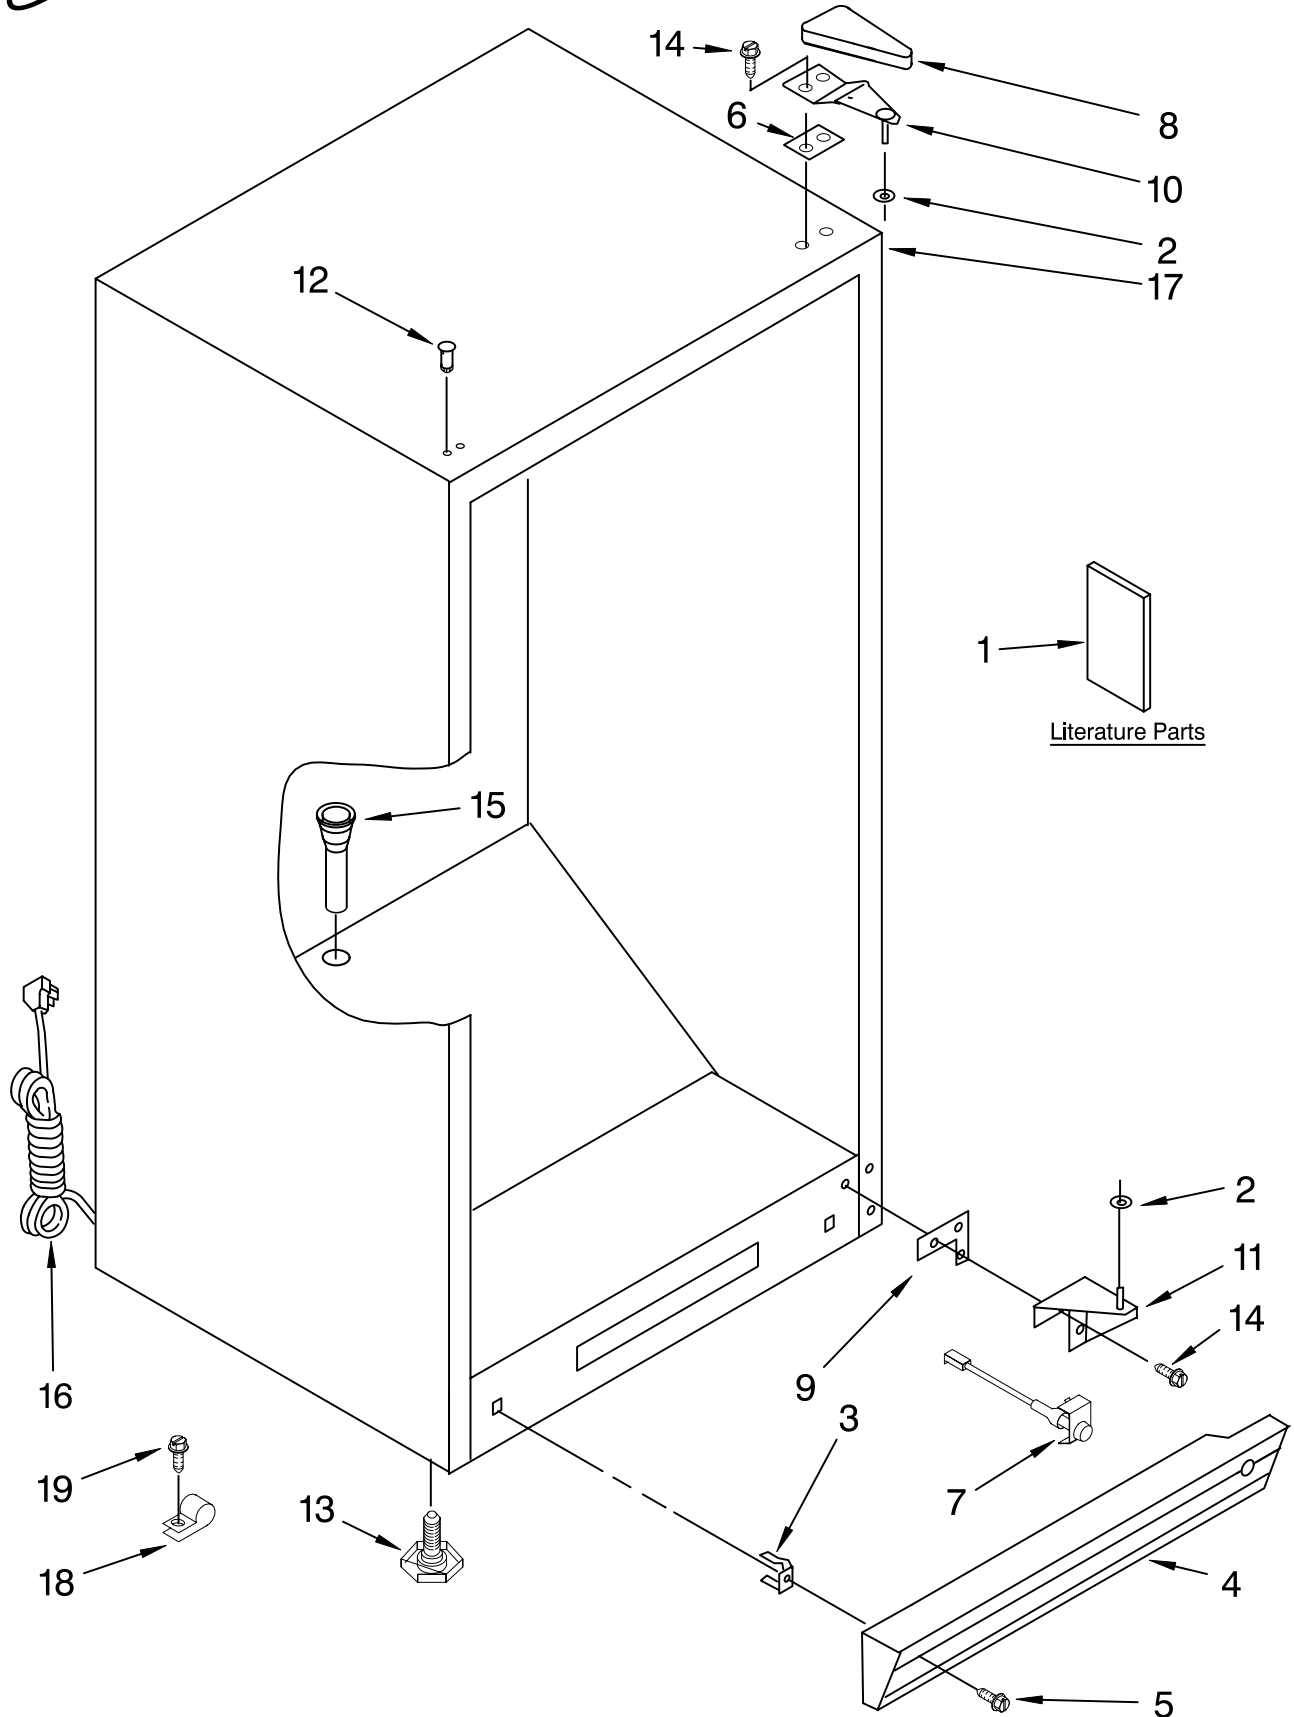

CABINET PARTS

For Model: EV201NZRQ00
(White)

VERTICAL FREEZER

FOR ORDERING INFORMATION REFER TO PARTS PRICE LIST

CABINET PARTS

For Model: EV201NZRQ00
(White)

Illus. No.	Part No.	DESCRIPTION
1		Literature Parts
	8210432	Owners Manual
	8210427	Energy Label/Tag
2	4390520	Washer, Door Spacer
3	4356803	Clip, Grille
4	8210310	Grille
5	4357243	Screw
6	4390489	Shim, Hinge
7	4390905	Power Light Assembly
8	4357279	Cover, Hinge
9	4390489	Shim, Bottom
10	8210222	Hinge, Top
11	8210238	Hinge, Bottom
12	4390596	Plug (White)
13	4390866	Leg, Leveler
14	4356830	Screw
15	4357268	Grommet, Drain
16	8210375	Cord, Power
17		Cabinet (Not A Serviceable Part)
18	4356643	Clamp, Tube
19	4356583	Screw

FOR ORDERING INFORMATION REFER TO PARTS PRICE LIST

LINER PARTS

For Model: EV201NZRQ00
(White)

FOR ORDERING INFORMATION REFER TO PARTS PRICE LIST

LINER PARTS

For Model: EV201NZRQ00
(White)

Illus. No.	Part No.	DESCRIPTION
1		Liner (Not A Serviceable Part)
2	8210348	Knob, Control
4	8210344	Thermostat
5	4357042	Screw
6	4356800	Tubing, Thermostat
7	4390632	Basket, Wire
11	4357124	Defrost Timer
12	4390513	Switch, Light
13	8210349	Lens, Light
14	4390465	Bulb, Light
15	8210350	Socket, Light
16	8210351	Shield, Light
17	8210377	Box, Control
18	8210274	Shelf, Upper Wire
19	4357295	Vent Plug (4)
21	8210275	Shelf, Lower Wire